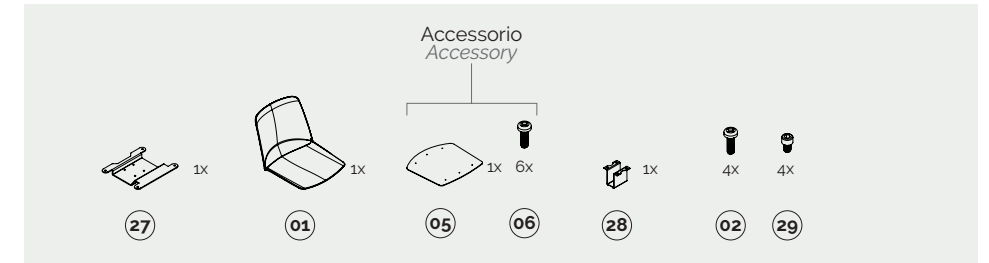

# gemma

kit components

low stool h.650

sled

high stool h.750

4-spoke base

bench

swivel base