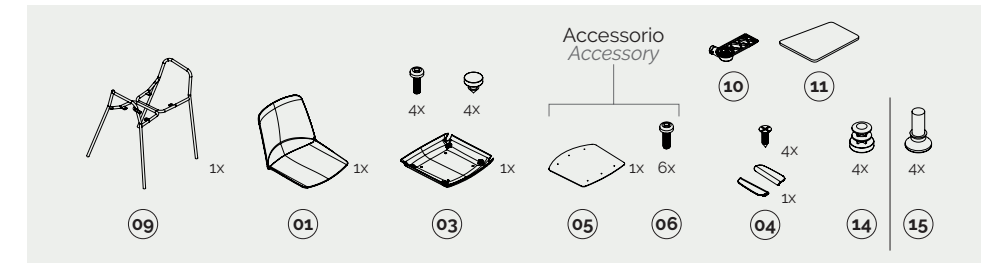

- telaio 4 gambe con braccioli
- telaio 4 gambe con braccioli + aggancio portavoletta
- telaio sgabello h.650 / h.750
- telaio 4 gambe conference con agganci

- 4-legs frame with armrests
- 4-legs frame with armrests + hook for tablet
- stool frame h.650 / h.750
- 4-legs frame conference with hook

# gemma

kit components

4-legs | Certified: EN 16139:2013+AC2013 Level 1

4-legs with armrests

4-legs with armrests and tablet

4-legs conference