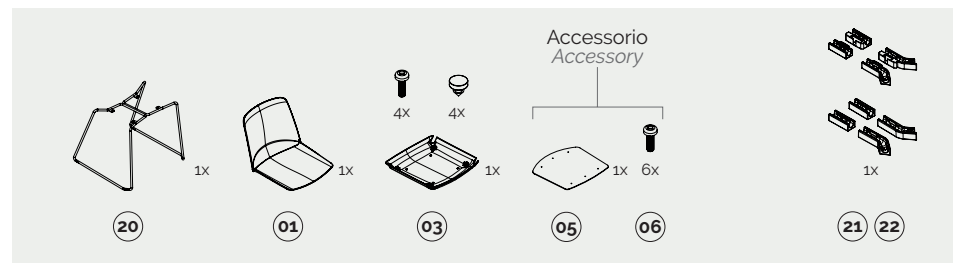

# gemma

kit components

low stool h.650

sled

high stool h.750

4-spoke base

bench

swivel base