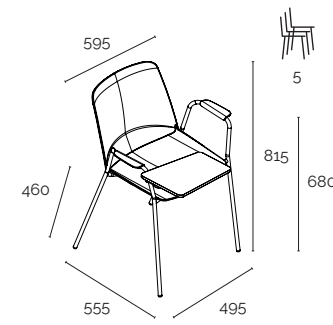

- telaio 4 gambe con braccioli
- telaio 4 gambe con braccioli + aggancio portavoletta
- telaio sgabello h.650 / h.750
- telaio 4 gambe conference con agganci

- 4-legs frame with armrests
- 4-legs frame with armrests + hook for tablet
- stool frame h.650 / h.750
- 4-legs frame conference with hook

# gemma

kit components

4-legs | Certified: EN 16139:2013+AC2013 Level 1

4-legs with armrests

4-legs with armrests and tablet

4-legs conference