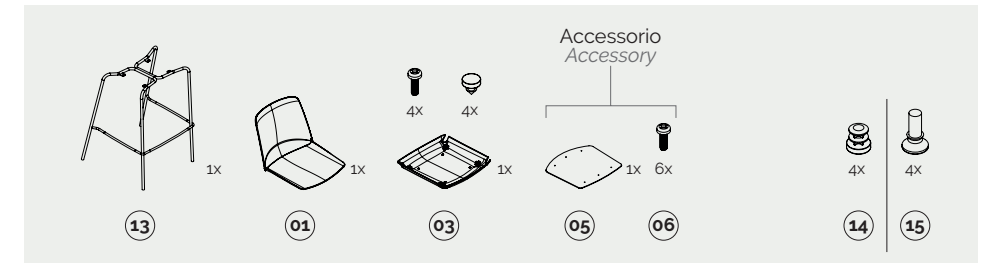

# gemma

kit components

low stool h.650

sled

high stool h.750

4-spoke base

bench

swivel base