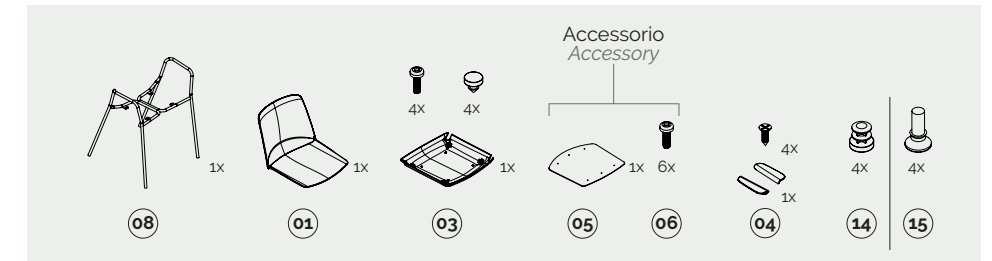

- telaio 4 gambe con braccioli
- telaio 4 gambe con braccioli + aggancio portavoletta
- telaio sgabello h.650 / h.750
- telaio 4 gambe conference con agganci

- 4-legs frame with armrests
- 4-legs frame with armrests + hook for tablet
- stool frame h.650 / h.750
- 4-legs frame conference with hook

# gemma

kit components

4-legs | Certified: EN 16139:2013+AC2013 Level 1

4-legs with armrests

4-legs with armrests and tablet

4-legs conference