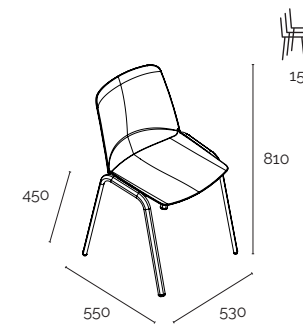

- telaio 4 gambe con braccioli
- telaio 4 gambe con braccioli + aggancio portavoletta
- telaio sgabello h.650 / h.750
- telaio 4 gambe conference con agganci

- 4-legs frame with armrests
- 4-legs frame with armrests + hook for tablet
- stool frame h.650 / h.750
- 4-legs frame conference with hook

# gemma

kit components

4-legs | Certified: EN 16139:2013+AC2013 Level 1

4-legs with armrests

4-legs with armrests and tablet

4-legs conference