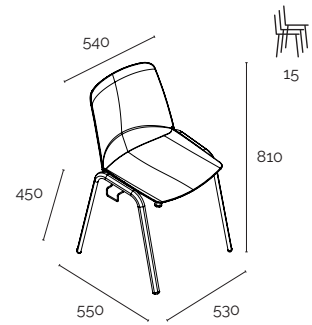

gemma

kit components