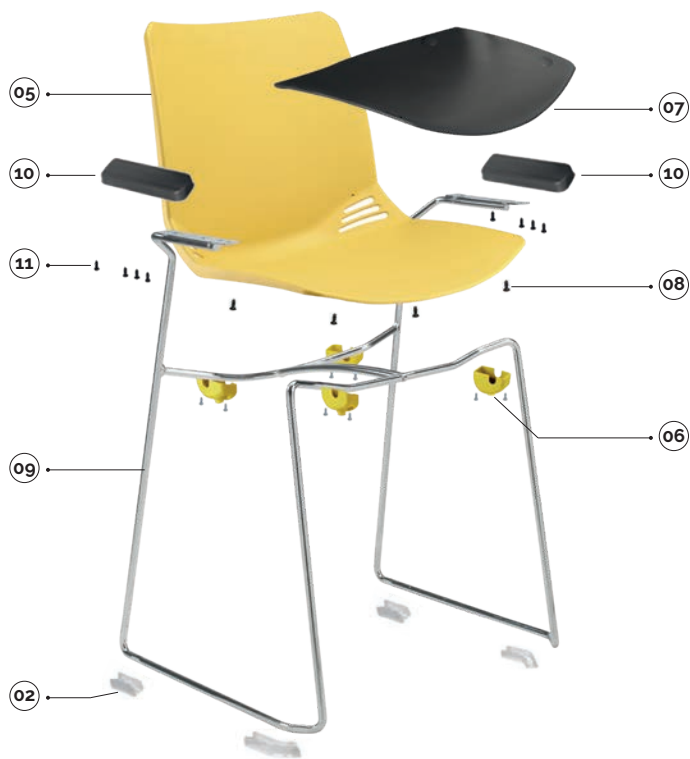

race

slide w/armrests