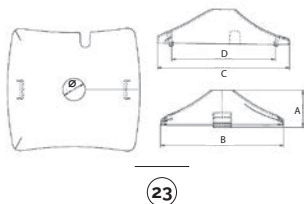

main component sizes

optional

20 race-supperto girevole a gas per scocca race

race-swivel frame for race shell

code	finishing	q.kit	q.pack	kg.x1	vol.x1
110903-070	● nero/black	x1	8	1.40	mc. 0.005
110904-070	● grigio/grey ral7003	x1	8	1.40	mc. 0.005