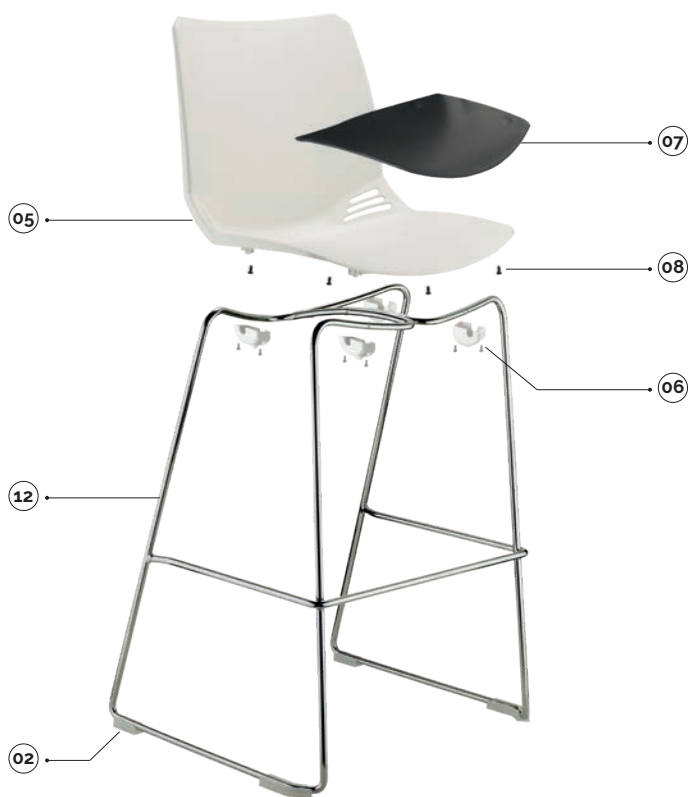

race

stool

plastic colours

- blu/blue ral5002
- arancio/orange ral2009
- viola/purple 145
- verde/green 736
- avorio/ivory ral1013
- grigio/grey ral7003
- giallo/yellow ral1012
- marrone/brown ral8022

main component sizes

12

05

07

02

options

12 race-sgabello alto in tondino per scocca senza tappi race-wire high bar stool for shell without caps

code	finishing	q.kit	q.pack	a	b	c	kg.x1	vol.x1
113410-066	● cromato/chrome	x1	50	700	500	550	5,85	mc. 0.08

02 btf-kit piedini btf-kit feet

code	finishing	q.kit	q.pack	kg.x1
134306-001	○ neutro/neutral	x1	100	0,05

05 race-scocca intera modello race race-plastic shell model race

code	finishing	q.kit	q.pack	a	b	c	kg.x1	vol.x1
133905-012	○ avorio/ivory ral1013	x1	10	380	410	450	1,60	mc. 0.02

06 race-confezione accessori per scocca race race-accessory pack for shell race

code	finishing	q.kit	q.pack	kg.x1	vol.x1
137005-006	○ avorio/ivory ral1013	x1	10	telaio in tondino/wire frame	0,085 mc. 0.001

07 race-pannello sedile da tappezzare race-back panel for upholstery

code	finishing	q.kit	q.pack	kg.x1	vol.x1
132203-049	● nero/black	x1	20	0,53	mc. 0.003

08 confezione viti tbl+ fr. d.5x14 per pannello da tappezzare screws tbl+ fr.hilo d.5x14 zinc.black (to fix seat panel) package

code	finishing	q.kit	q.pack	kg.x1	vol.x1
117003-071	● nero/black	x4	200		

for all colour codes, see page 135