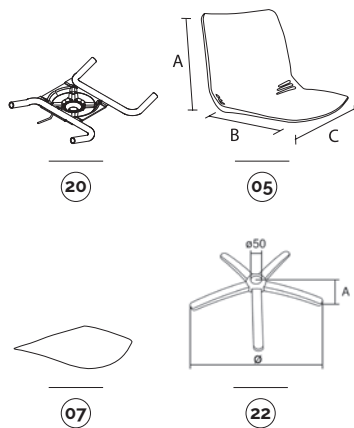

main component sizes

optional

20 race-supperto girevole a gas per scocca race

race-swivel frame for race shell

code	finishing	q.kit	q.pack	kg.x1	vol.x1
110903-070	● nero/black	x1	8	1.40	mc. 0.005
110904-070	● grigio/grey ral7003	x1	8	1.40	mc. 0.005