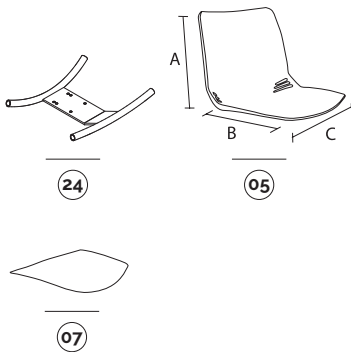

24 race-supporto per attacco scocca race su panca race-bench frame for race shell

code	finishing	q.kit	q.pack	kg.x1	vol.x1
110703-210	● nero/black	x1	15	1,30	mc. 0.004

21 confezione tappi copritesta d.18 neri black cover head caps d.18 package

code	finishing	q.kit	q.pack
137003-070	● nero/black	x4	200

05 race-scocca intera modello race race-plastic shell model race

code	finishing	q.kit	q.pack	a	b	c	kg.x1	vol.x1
133905-012	○ avorio/ivory ral1013	x1	10	380	410	450	1,60	mc. 0.02

15 race-confezione accessori per scocca race race-accessory pack for shell race

code	finishing	q.kit	q.pack	kg.x1	vol.x1
137005-005	○ avorio/ivory ral1013	x1	10	telaio tubo/tube frame	0,085 mc. 0.001

07 race-pannello sedile da tappezzare race-back panel for upholstery

code	finishing	q.kit	q.pack	kg.x1	vol.x1
132203-049	● nero/black	x1	20	0,53	mc. 0.003

08 confezione viti tbl+ fr. d.5x14 per pannello da tappezzare screws tbl+ fr.hilo d.5x14 zinc.black (to fix seat panel) package

code	finishing	q.kit	q.pack
117003-071	● nero/black	x4	200

for the bench components, see page 201

for all colour codes, see page 135

optionals

OPTIONAL
bench
connector

E-USB **NEW**
bench plug

JIM **NEW**
bench leg

APOLL
bench arm

plastic

90GM
bench leg

90GF
bench leg

100GM
bench leg

200GM
bench leg

PIONEER
bench arm

metal

CUT
bench leg

SLIM
bench leg

CUT
bench arm

SLIM
bench arm

aluminium