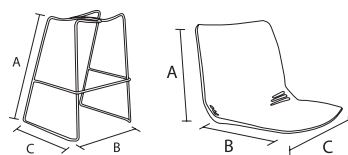

main component sizes

12

05

07

02

options

12 race-sgabello alto in tondino per scocca senza tappi race-wire high bar stool for shell without caps

code	finishing	q.kit	q.pack	a	b	c	kg.x1	vol.x1
113410-066	● cromato/chrome	x1	50	700	500	550	5,85	mc. 0.08